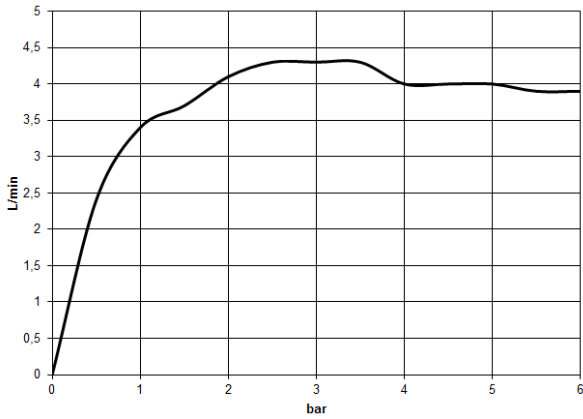

Flow rate chart

Certificates

WRAS_2111022. LGA_38118.