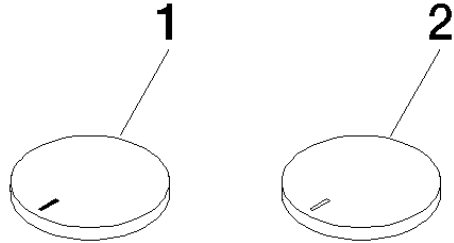

ST 010 108 2811

**Flow rate chart**

**Certificates**

WRAS\_2111022. LGA\_38118.

Spare parts list

| No. | Item Number        | Name   | Quantity used | Delivery time |
|-----|--------------------|--|---------------|---------------|
| 1   | 13 717 811-00      | CYO Deck-mounted basin spout without pop-up waste - Chrome | 1             | 10            |
| 2   | 90 18 40 290 00-00 | handle   | 2             | 10            |
| 3   | 04 30 11 038 67 90 | fixing set   | 2             | 2             |
| 4   | 04 17 11 055 61 90 | side panel   | 2             | 2             |
| 5   | 04 30 04 096 00 90 | hose   | 2             | 2             |
| 6   | 10 125 970-00      | Basin Waste with push fastening 1 1/4" - Chrome            | 1             | 2             |

# CYO Three-hole basin mixer with pop-up waste - Chrome

---

CYO

ST 010 108 2811

ST 010 108 2811

Parts for other finishes can be found here: Brushed Platinum

Spare parts list

| No. | Item Number   | Name                            | Quantity used | Delivery time |
|-----|---------------|---------------------------------|---------------|---------------|
| 1   | 11 183 811-00 | CYO Handle insert hot - Chrome  | 1             | 10            |
| 2   | 11 184 811-00 | CYO Handle insert cold - Chrome | 1             | 10            |