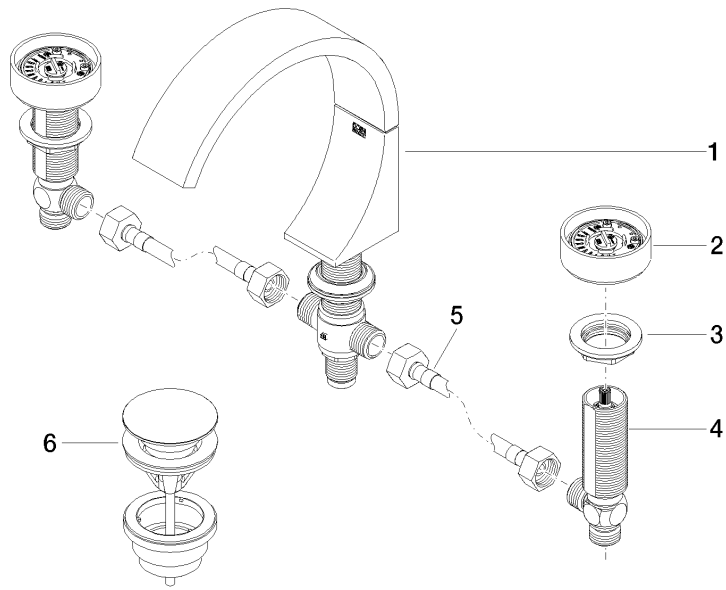

## CYO Three-hole basin mixer with pop-up waste - Chrome

---

CYO

ST 010 108 2811

ST 010 108 2811

- 167mm projection
- fixed spout
- rectangular, air-enriched flow
- height of mixer 198 mm
- height up to aerator 133 mm
- hole diameter spout 35 mm
- hole diameter valve 32 mm
- handle Ø 60mm
- max. flow 4.5 l/min
- lead-free
- This product can help a building meet the requirements of Green Building Rating Systems, e.g. LEED®, BREEAM®, DGNB

ST 010 108 2811

**Flow rate chart**

**Certificates**

WRAS\_2111022. LGA\_38118.

Spare parts list

| No. | Item Number        | Name   | Quantity used | Delivery time |
|-----|--------------------|--|---------------|---------------|
| 1   | 13 717 811-00      | CYO Deck-mounted basin spout without pop-up waste - Chrome | 1             | 10            |
| 2   | 90 18 40 290 00-00 | handle   | 2             | 10            |
| 3   | 04 30 11 038 67 90 | fixing set   | 2             | 2             |
| 4   | 04 17 11 055 61 90 | side panel   | 2             | 2             |
| 5   | 04 30 04 096 00 90 | hose   | 2             | 2             |
| 6   | 10 125 970-00      | Basin Waste with push fastening 1 1/4" - Chrome            | 1             | 2             |

ST 010 108 2811

- with hot / cold marking
- for three-hole basin mixers and five-hole bath mixers

|  |                               |               |
|--|-------------------------------|---------------|
|  | Chrome                        | 11 283 811-00 |
|  | Brushed Platinum              | 11 283 811-06 |
|  | Platinum                      | 11 283 811-08 |
|  | Durabress (23kt Gold)         | 11 283 811-09 |
|  | Dark Chrome                   | 11 283 811-19 |
|  | Brushed Durabress (23kt Gold) | 11 283 811-28 |
|  | Brushed Champagne (22kt Gold) | 11 283 811-46 |
|  | Champagne (22kt Gold)         | 11 283 811-47 |
|  | Brushed Dark Platinum         | 11 283 811-99 |