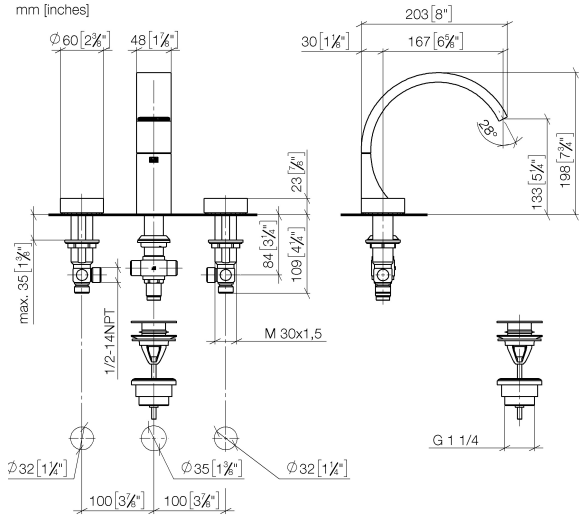

ST 010 108 2811

- 167mm projection
- fixed spout
- rectangular, air-enriched flow
- height of mixer 198 mm
- height up to aerator 133 mm
- hole diameter spout 35 mm
- hole diameter valve 32 mm
- handle Ø 60mm
- max. flow 4.5 l/min
- lead-free
- with hot / cold marking
- This product can help a building meet the requirements of Green Building Rating Systems, e.g. LEED®, BREEAM®, DGNB

**Individual components of this set**

You need the following components for this set

1x 20 713 811-00

1x 11 283 811-00

## CYO Three-hole basin mixer with pop-up waste - Chrome

---

CYO

ST 010 108 2811

ST 010 108 2811

- 167mm projection
- fixed spout
- rectangular, air-enriched flow
- height of mixer 198 mm
- height up to aerator 133 mm
- hole diameter spout 35 mm
- hole diameter valve 32 mm
- handle Ø 60mm
- max. flow 4.5 l/min
- lead-free
- This product can help a building meet the requirements of Green Building Rating Systems, e.g. LEED®, BREEAM®, DGNB

ST 010 108 2811

**Flow rate chart**

**Certificates**

WRAS\_2111022. LGA\_38118.

Spare parts list

| No. | Item Number        | Name   | Quantity used | Delivery time |
|-----|--------------------|--|---------------|---------------|
| 1   | 13 717 811-00      | CYO Deck-mounted basin spout without pop-up waste - Chrome | 1             | 10            |
| 2   | 90 18 40 290 00-00 | handle   | 2             | 10            |
| 3   | 04 30 11 038 67 90 | fixing set   | 2             | 2             |
| 4   | 04 17 11 055 61 90 | side panel   | 2             | 2             |
| 5   | 04 30 04 096 00 90 | hose   | 2             | 2             |
| 6   | 10 125 970-00      | Basin Waste with push fastening 1 1/4" - Chrome            | 1             | 2             |